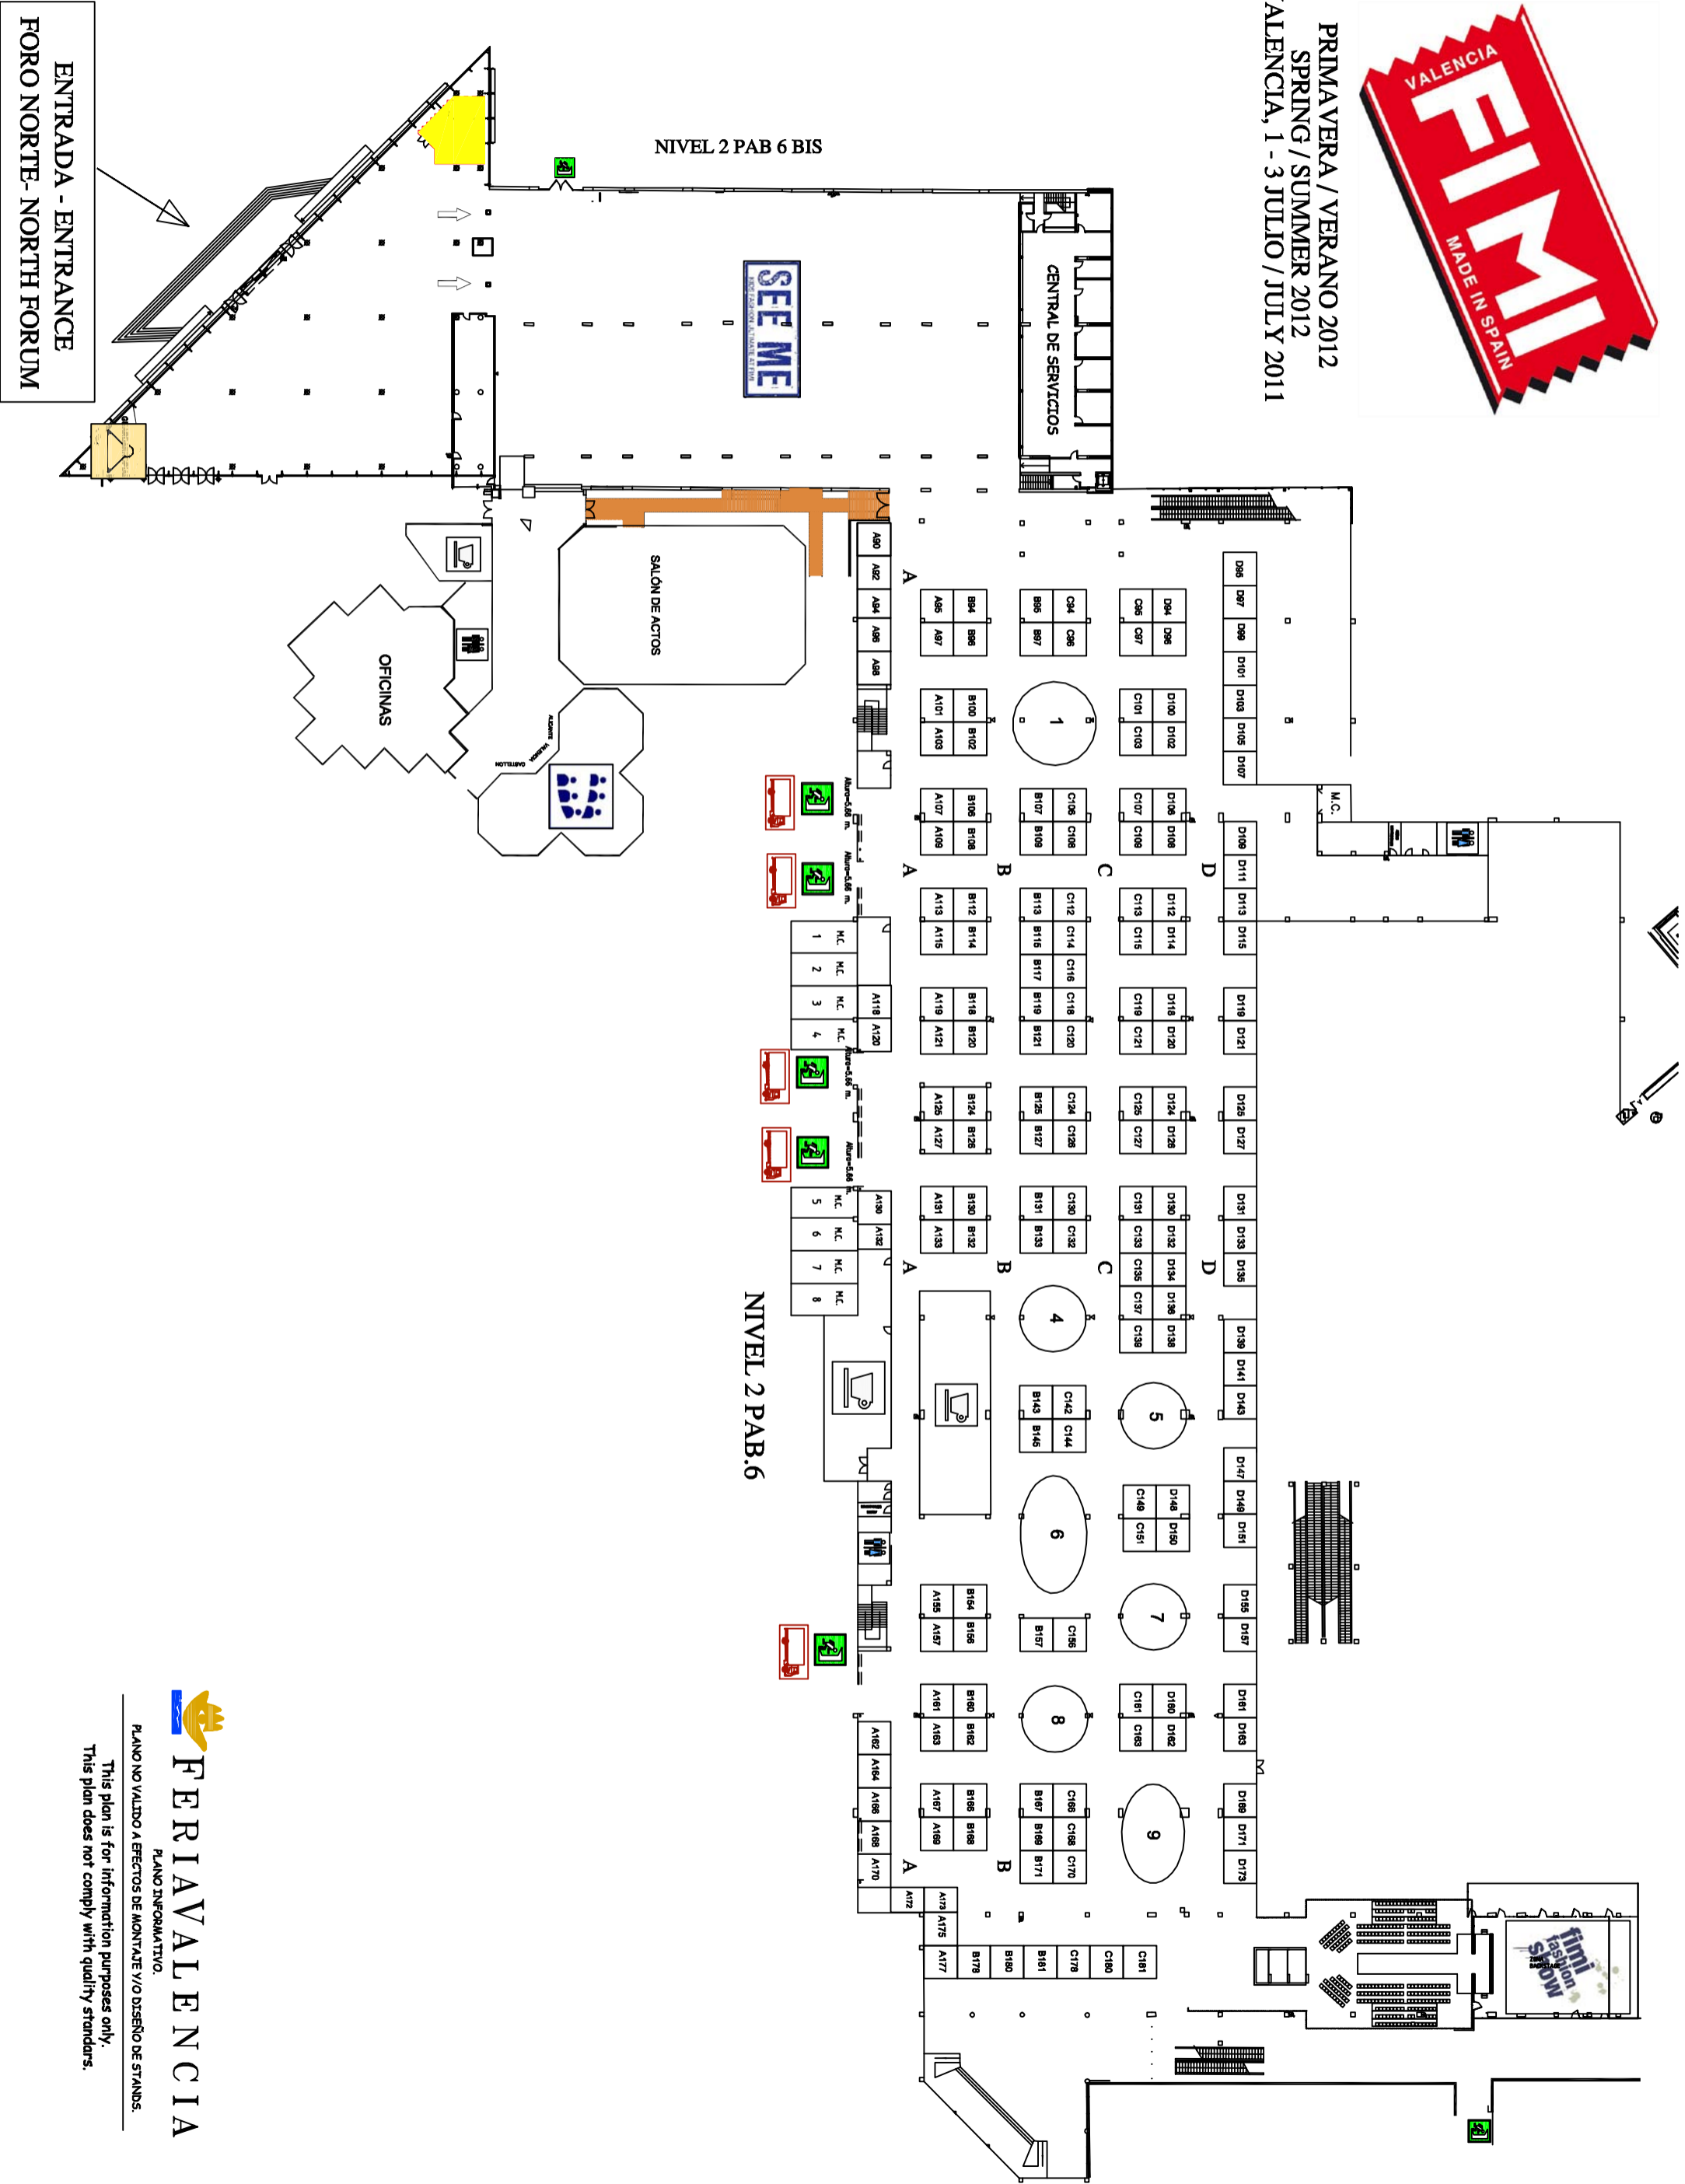

PRIMAVERA / VERANO 2012
 SPRING / SUMMER 2012
 VALENCIA, 1 - 3 JULIO / JULY 2011

FERRI VALENCIA
 PLANO INFORMATIVO

PLANO NO VALIDO A EFECTOS DE MONTAJE V/O DISEÑO DE STANDS.
 This plan is for information purposes only.
 This plan does not comply with quality standards.